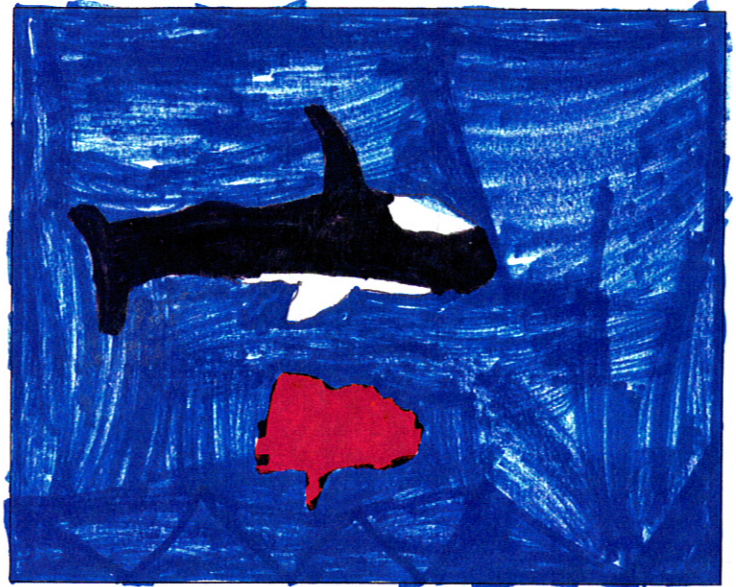

Orca
Isaiah

Length: 33 feet My animal eats fish, seals
Weight: 16,000 lbs My animal lives in Sunlight zone
Arms/Legs/Flippers: 2 My animal is a mammal, black and white
Danger: 7 and has a blowhole.