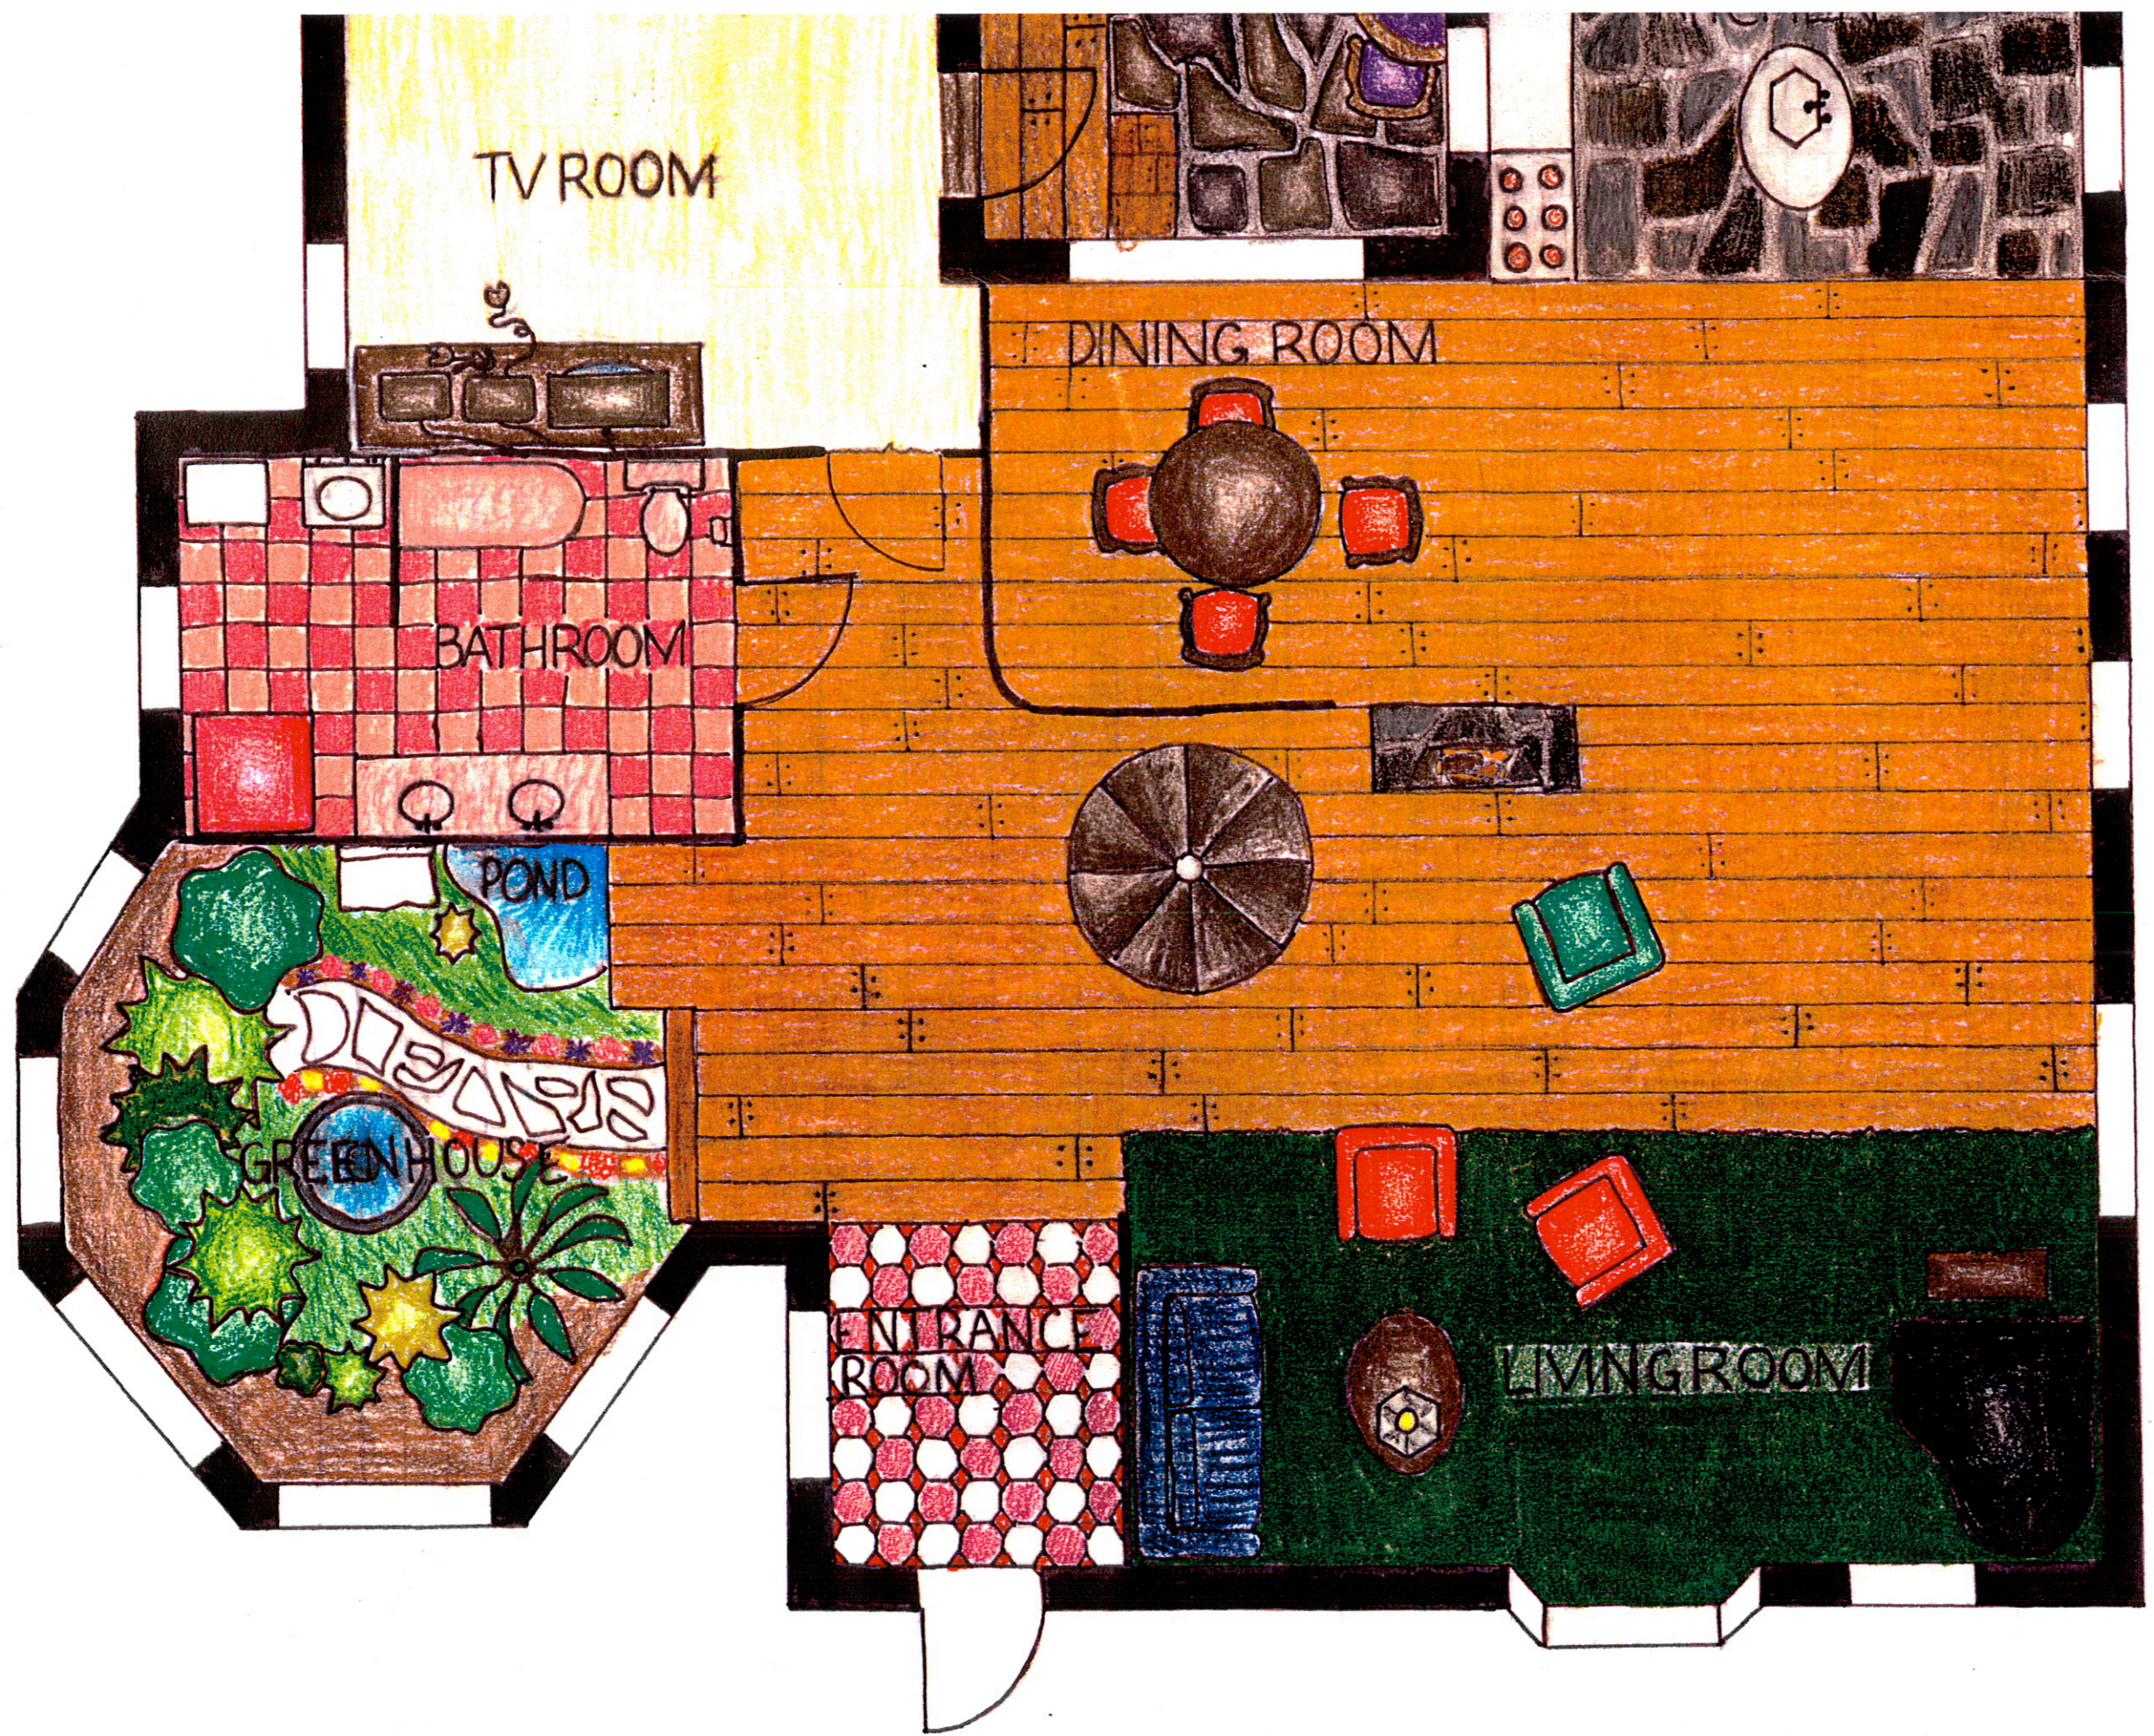

THE HOME OF COLLETTTE BRULE

DRAFTED BY: HANNAH

1st FLOOR SCALE: 1/4 INCH = 1 FOOT

THE HOME OF COLLETTE BRULE

DRAFTED BY: HANNAH

2ND FLOOR

SCALE: $\frac{1}{4}$ INCH = 1 FOOT