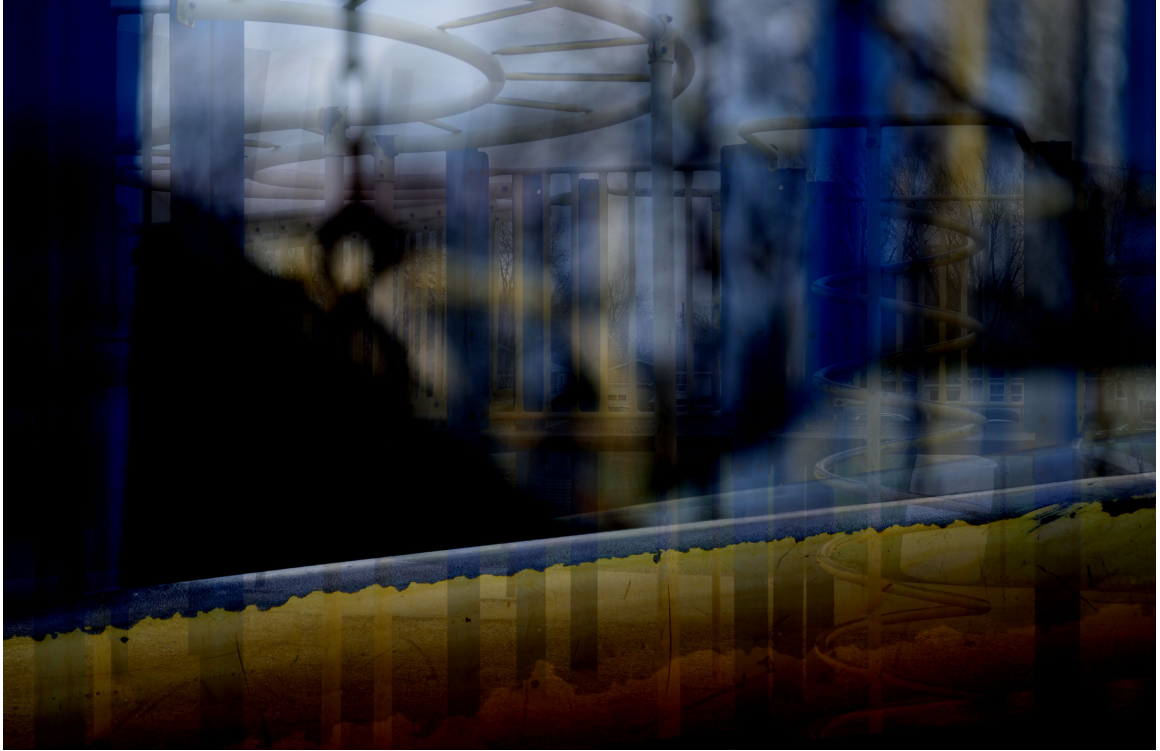

The Yellow Wallpaper
Harborside Academy
Kenosha, Wisconsin

The Yellow Wallpaper

- Being Watched
 - Colette High, photographer and model
- Confusion
 - Andrea Quets, photographer
- Eerie
 - Kathryn Turner, photographer
 - Timbre Shilts, model
- Smother
 - Katrina Frederick, photographer
 - Miranda Marini, model
- Untitled AJ
 - Autumn Jones, photographer
 - Rebecca Blasi, model
- Untitled RD
 - Rachel Davis, photographer
 - Candela Gonzalez, model
- Untitled SS
 - Samantha Salazar, photographer
 - Monique Stevens, model

The Yellow Wallpaper
Harborside Academy
Kenosha, Wisconsin

Anger

The Yellow Wallpaper
Harborside Academy
Kenosha, Wisconsin

Confusion

The Yellow Wallpaper
Harborside Academy
Kenosha, Wisconsin

Eerie

The Yellow Wallpaper
Harborside Academy
Kenosha, Wisconsin