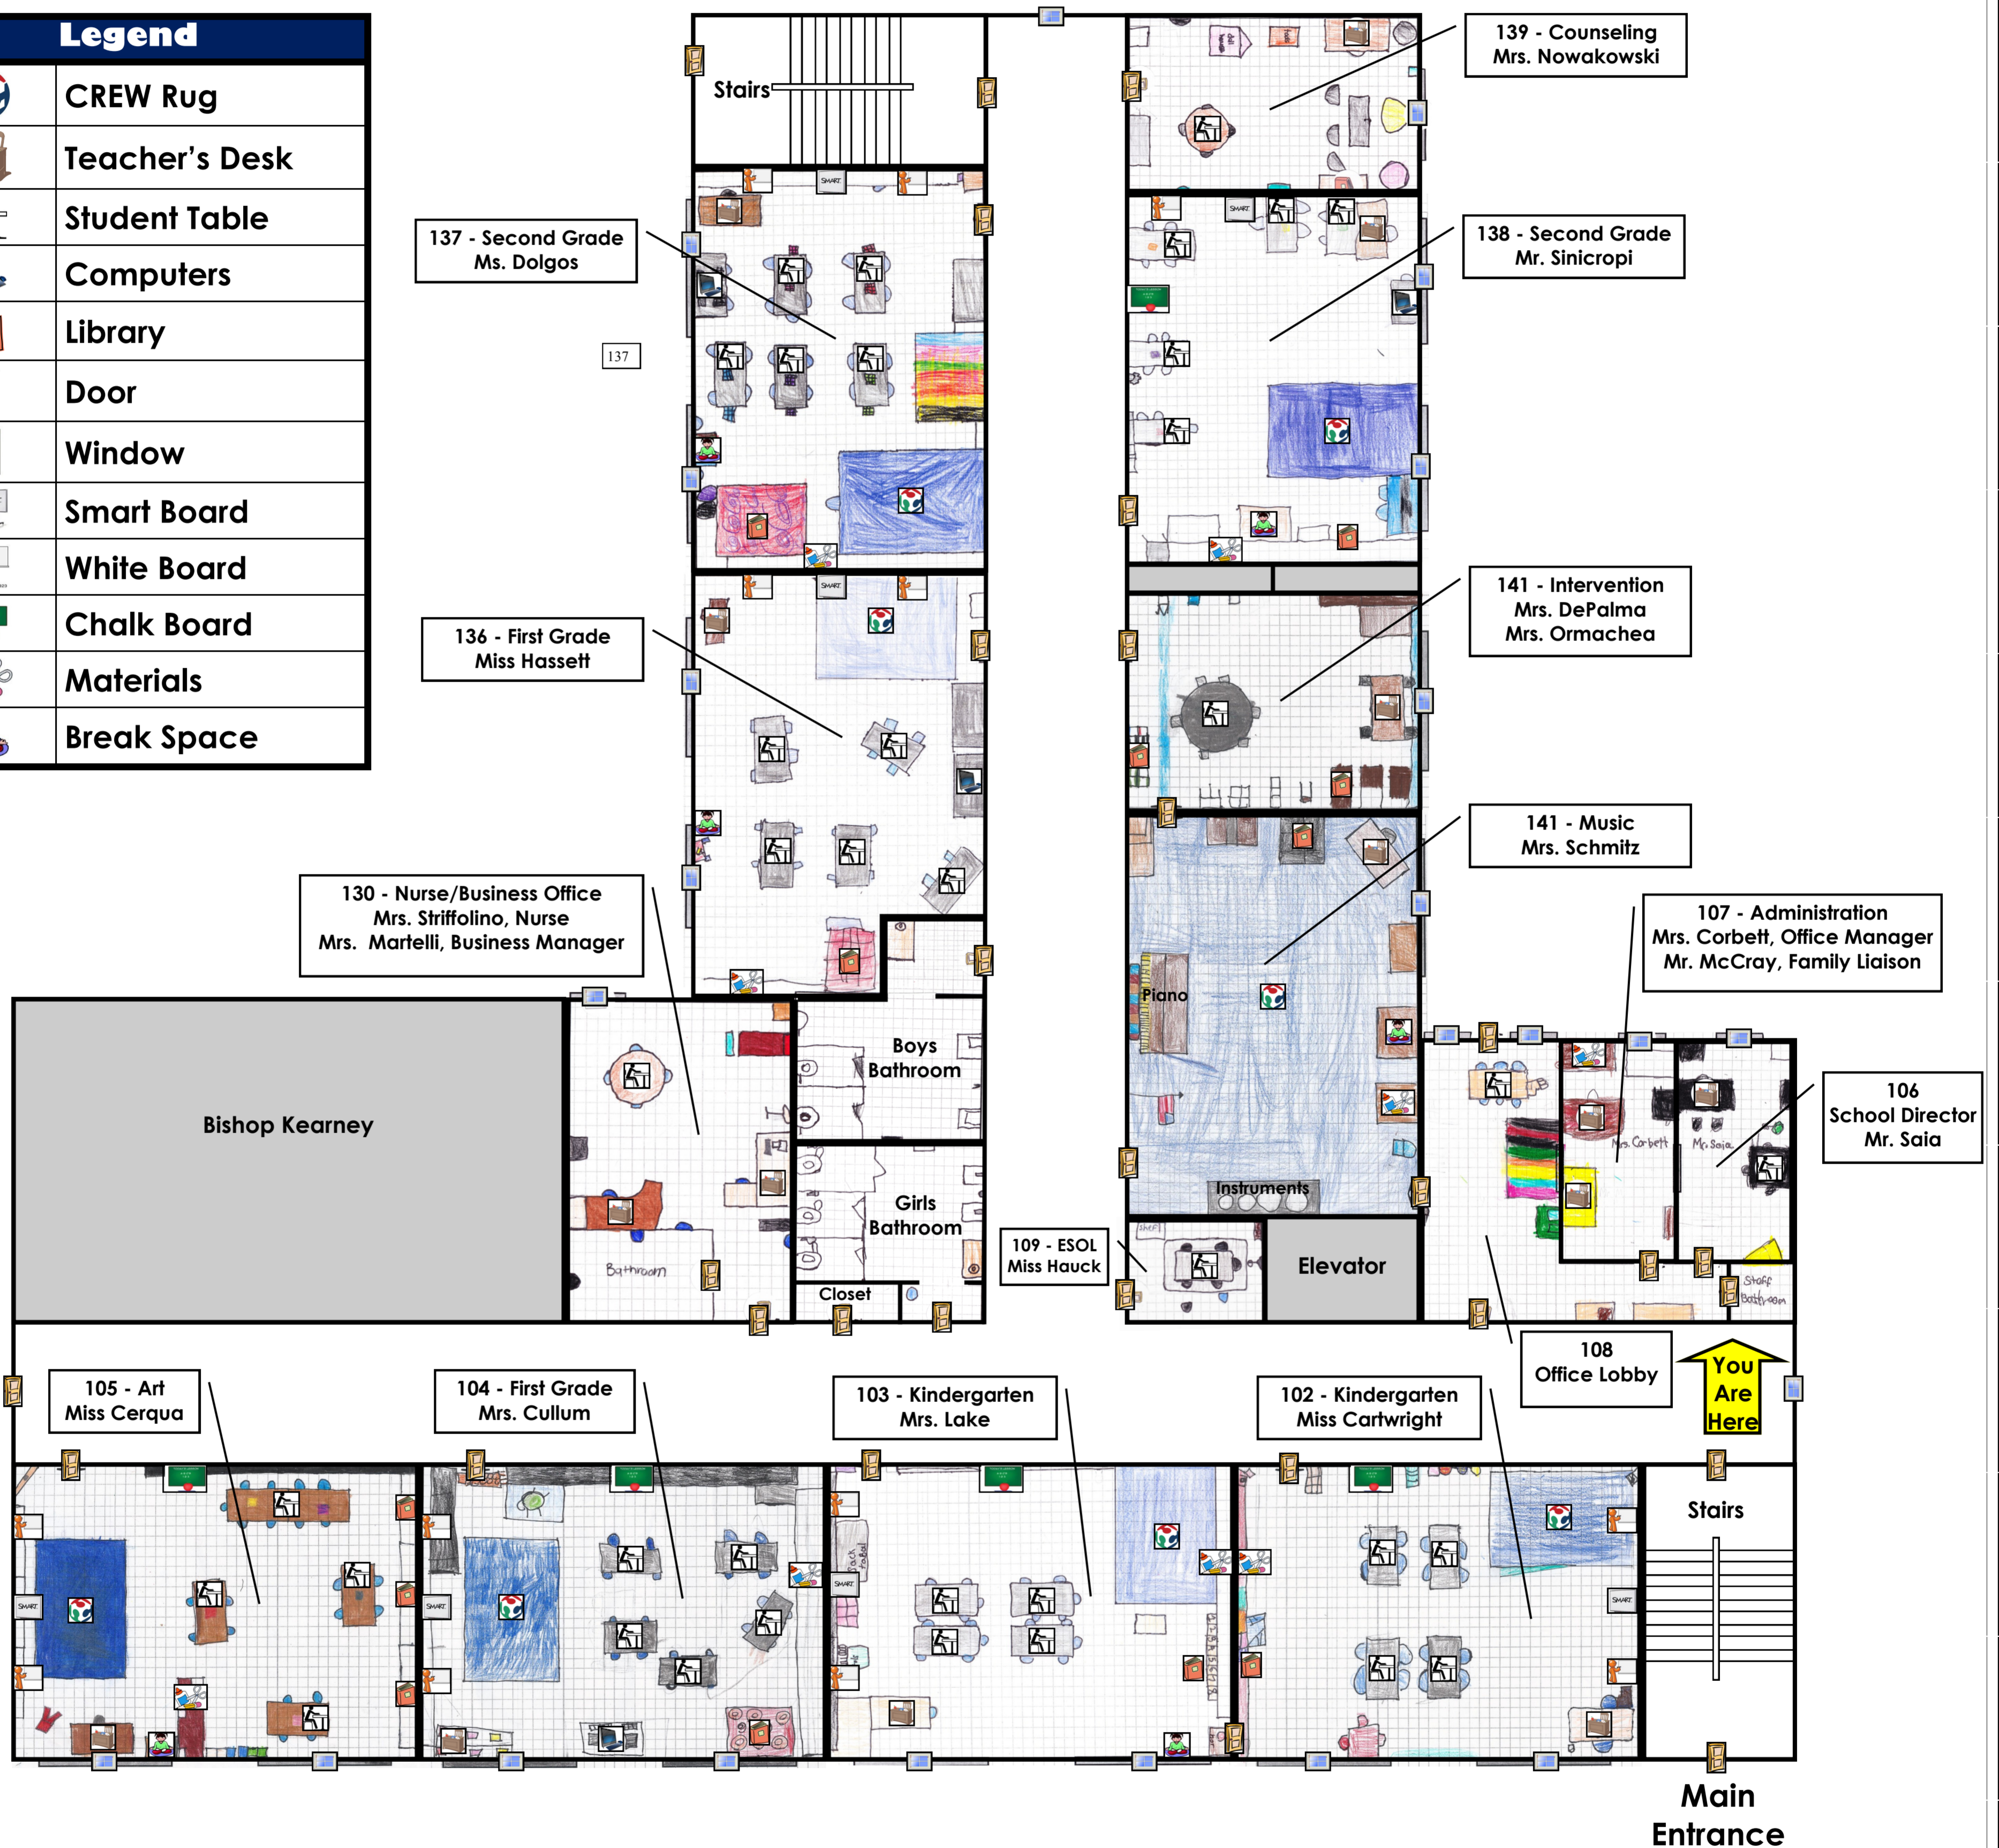

DISCOVERY Charter School

125 Kings Highway South
Rochester, New York 14617

Legend	
	CREW Rug
	Teacher's Desk
	Student Table
	Computers
	Library
	Door
	Window
	Smart Board
	White Board
	Chalk Board
	Materials
	Break Space